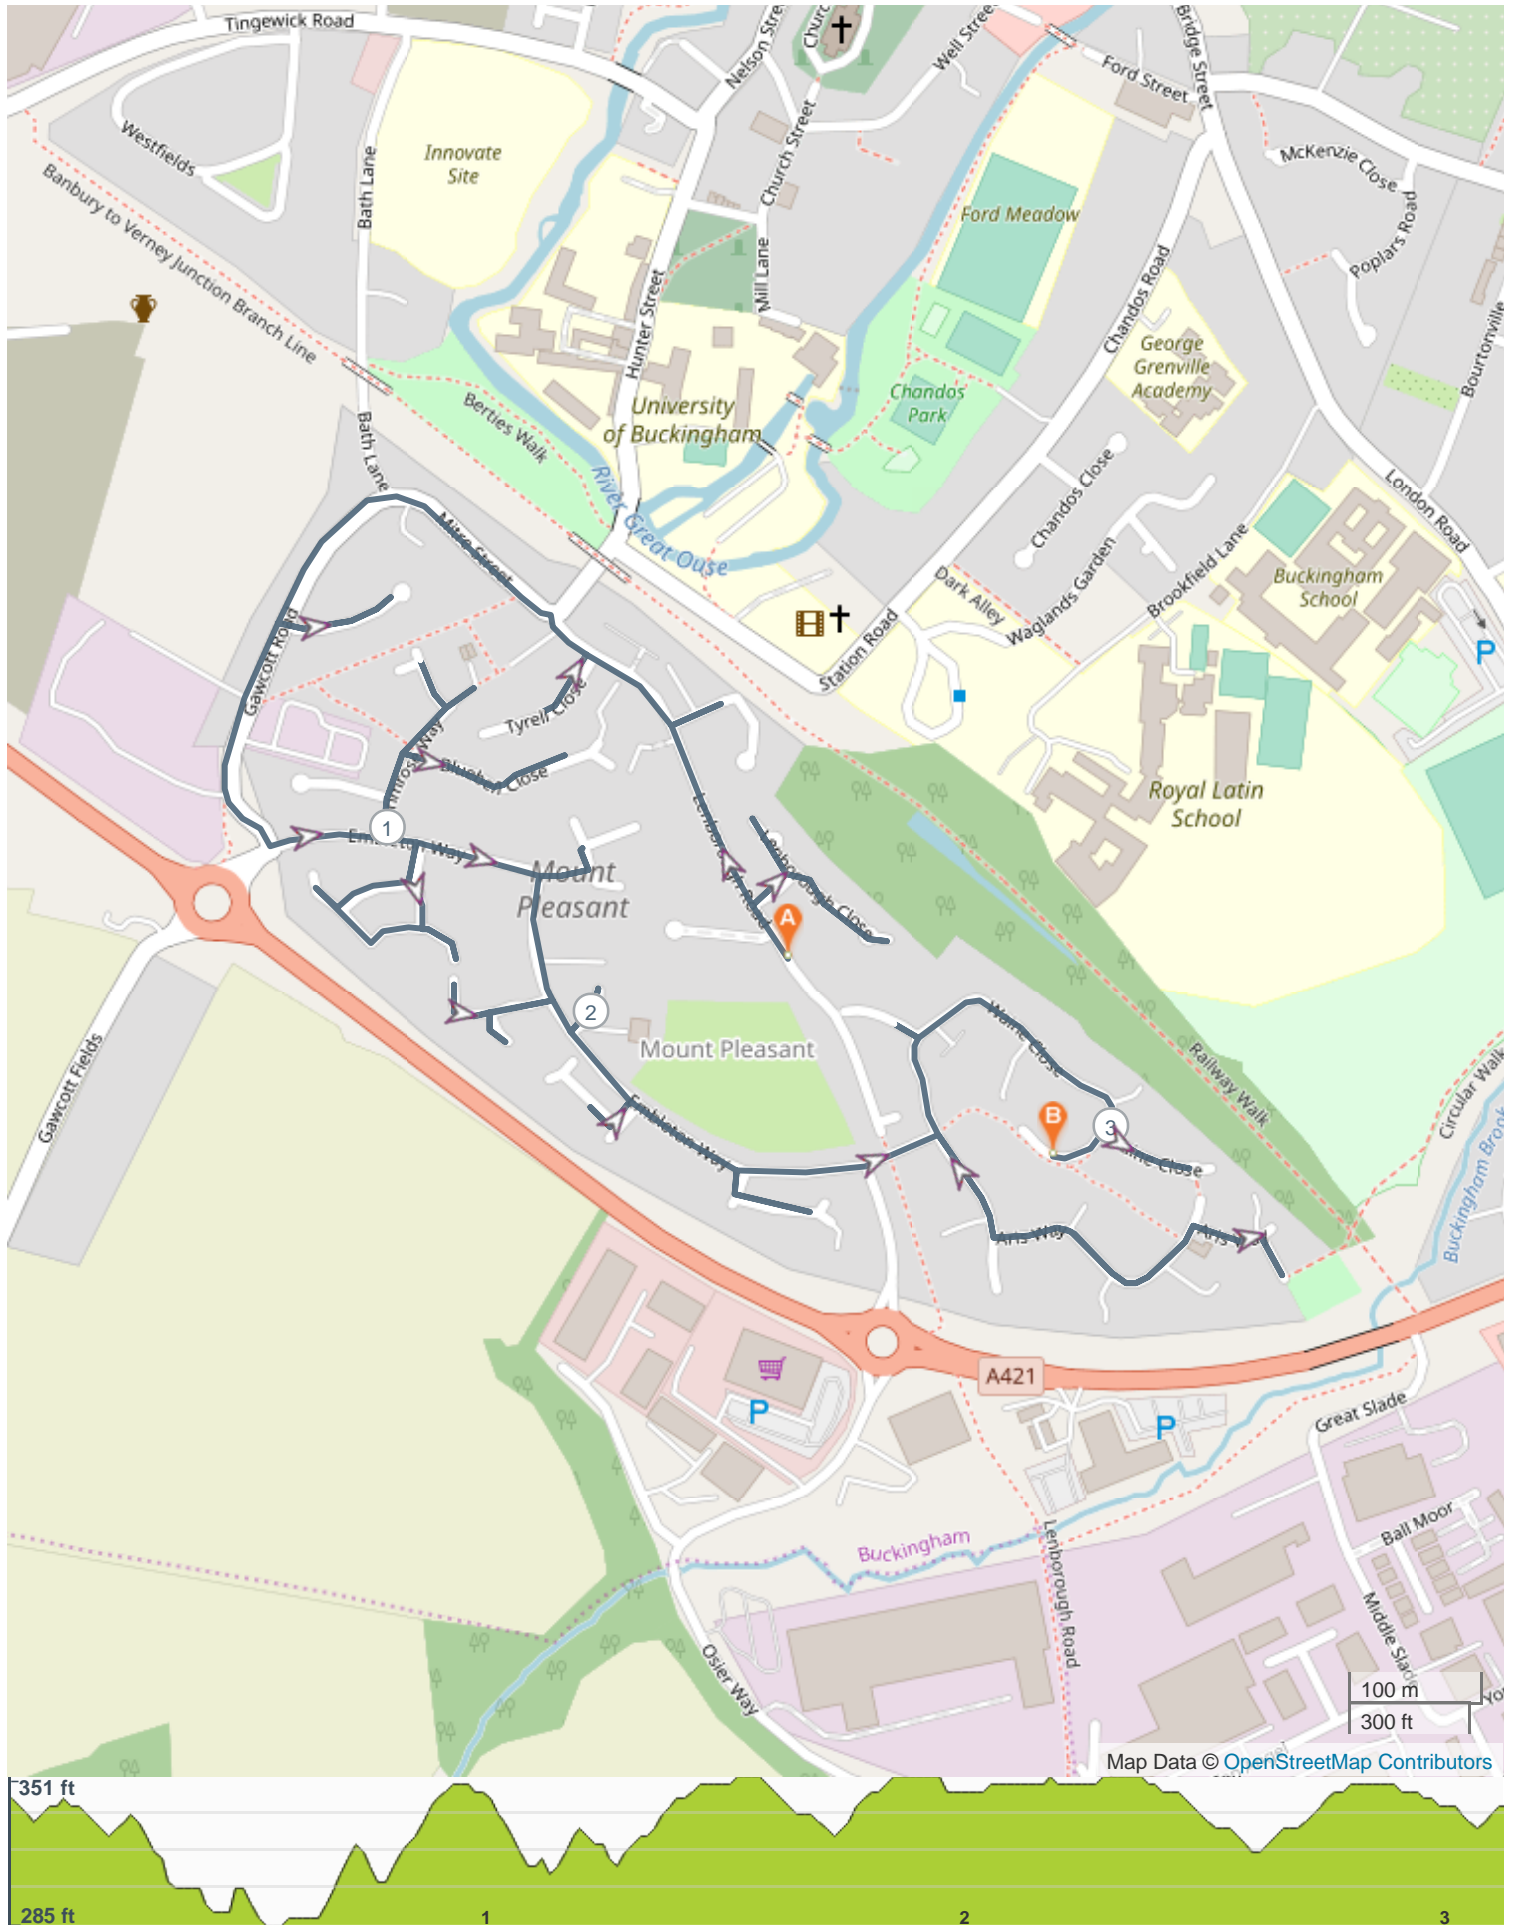

## ROUTE INFORMATION

ROUTE LENGTH 3.121 miles  
ASCENT 177 ft  
DESCENT 180 ft  
HILLS **↑** 38.2% | **↓** 40.0% | **→** 21.8%  
TERRAIN Road **A**  
START **LAT: 51.991864, LNG: -0.990125**

# ROTARY 23rd Dec 2021 Mount Pleasant, Lenborough

## ROUTE DIRECTIONS

No	Miles	Turn	Directions
1	0.000		Start on Lenborough Road
2	0.030	→	Turn right onto Lenborough Close
3	0.052	→	Turn right onto Lenborough Close
4	0.168	↗	Turn slight right onto Lenborough Close
5	0.228	→	Turn right onto Lenborough Close
6	0.250	→	Turn sharp right onto Lenborough Road
7	0.342	→	Turn right onto Station Terrace
8	0.391	→	Turn right onto Lenborough Road
9	0.443	←	Turn left onto Tyrell Close
10	0.510	←	Turn left onto Lenborough Road
11	0.536		Turn left onto Mitre Street
12	0.712	←	Turn left onto Sandhurst Drive
13	0.824	←	Turn left onto Gawcott Road
14	0.941	←	Turn left onto Embleton Way
15	0.994	←	Turn left onto Primrose Way
16	1.095	→	Turn right onto Cornflower Place
17	1.145	→	Turn right onto Primrose Way
18	1.174	↙	Turn sharp left onto Bluebell Close
19	1.337	←	Turn left onto Primrose Way
20	1.377	↖	Turn left onto Embleton Way
21	1.392	→	Turn right onto Foxglove Close
22	1.411	↖	Turn left
23	1.434	↖	Turn left
24	1.558	←	Turn left onto Foxglove Close
25	1.594	↖	Turn left onto Foxglove Close
26	1.613	→	Turn right onto Embleton Way
27	1.672		Turn slight left onto Clover End
28	1.695	↓	Turn left onto Clover End
29	1.704	←	Turn right onto Clover End
30	1.705		Turn left onto Clover End
31	1.715	→	Turn right onto Clover End
32	1.738	←	Turn left onto Embleton Way
33	1.797	→	Turn sharp right
34	1.886		Turn right
35	1.920	→	Turn right