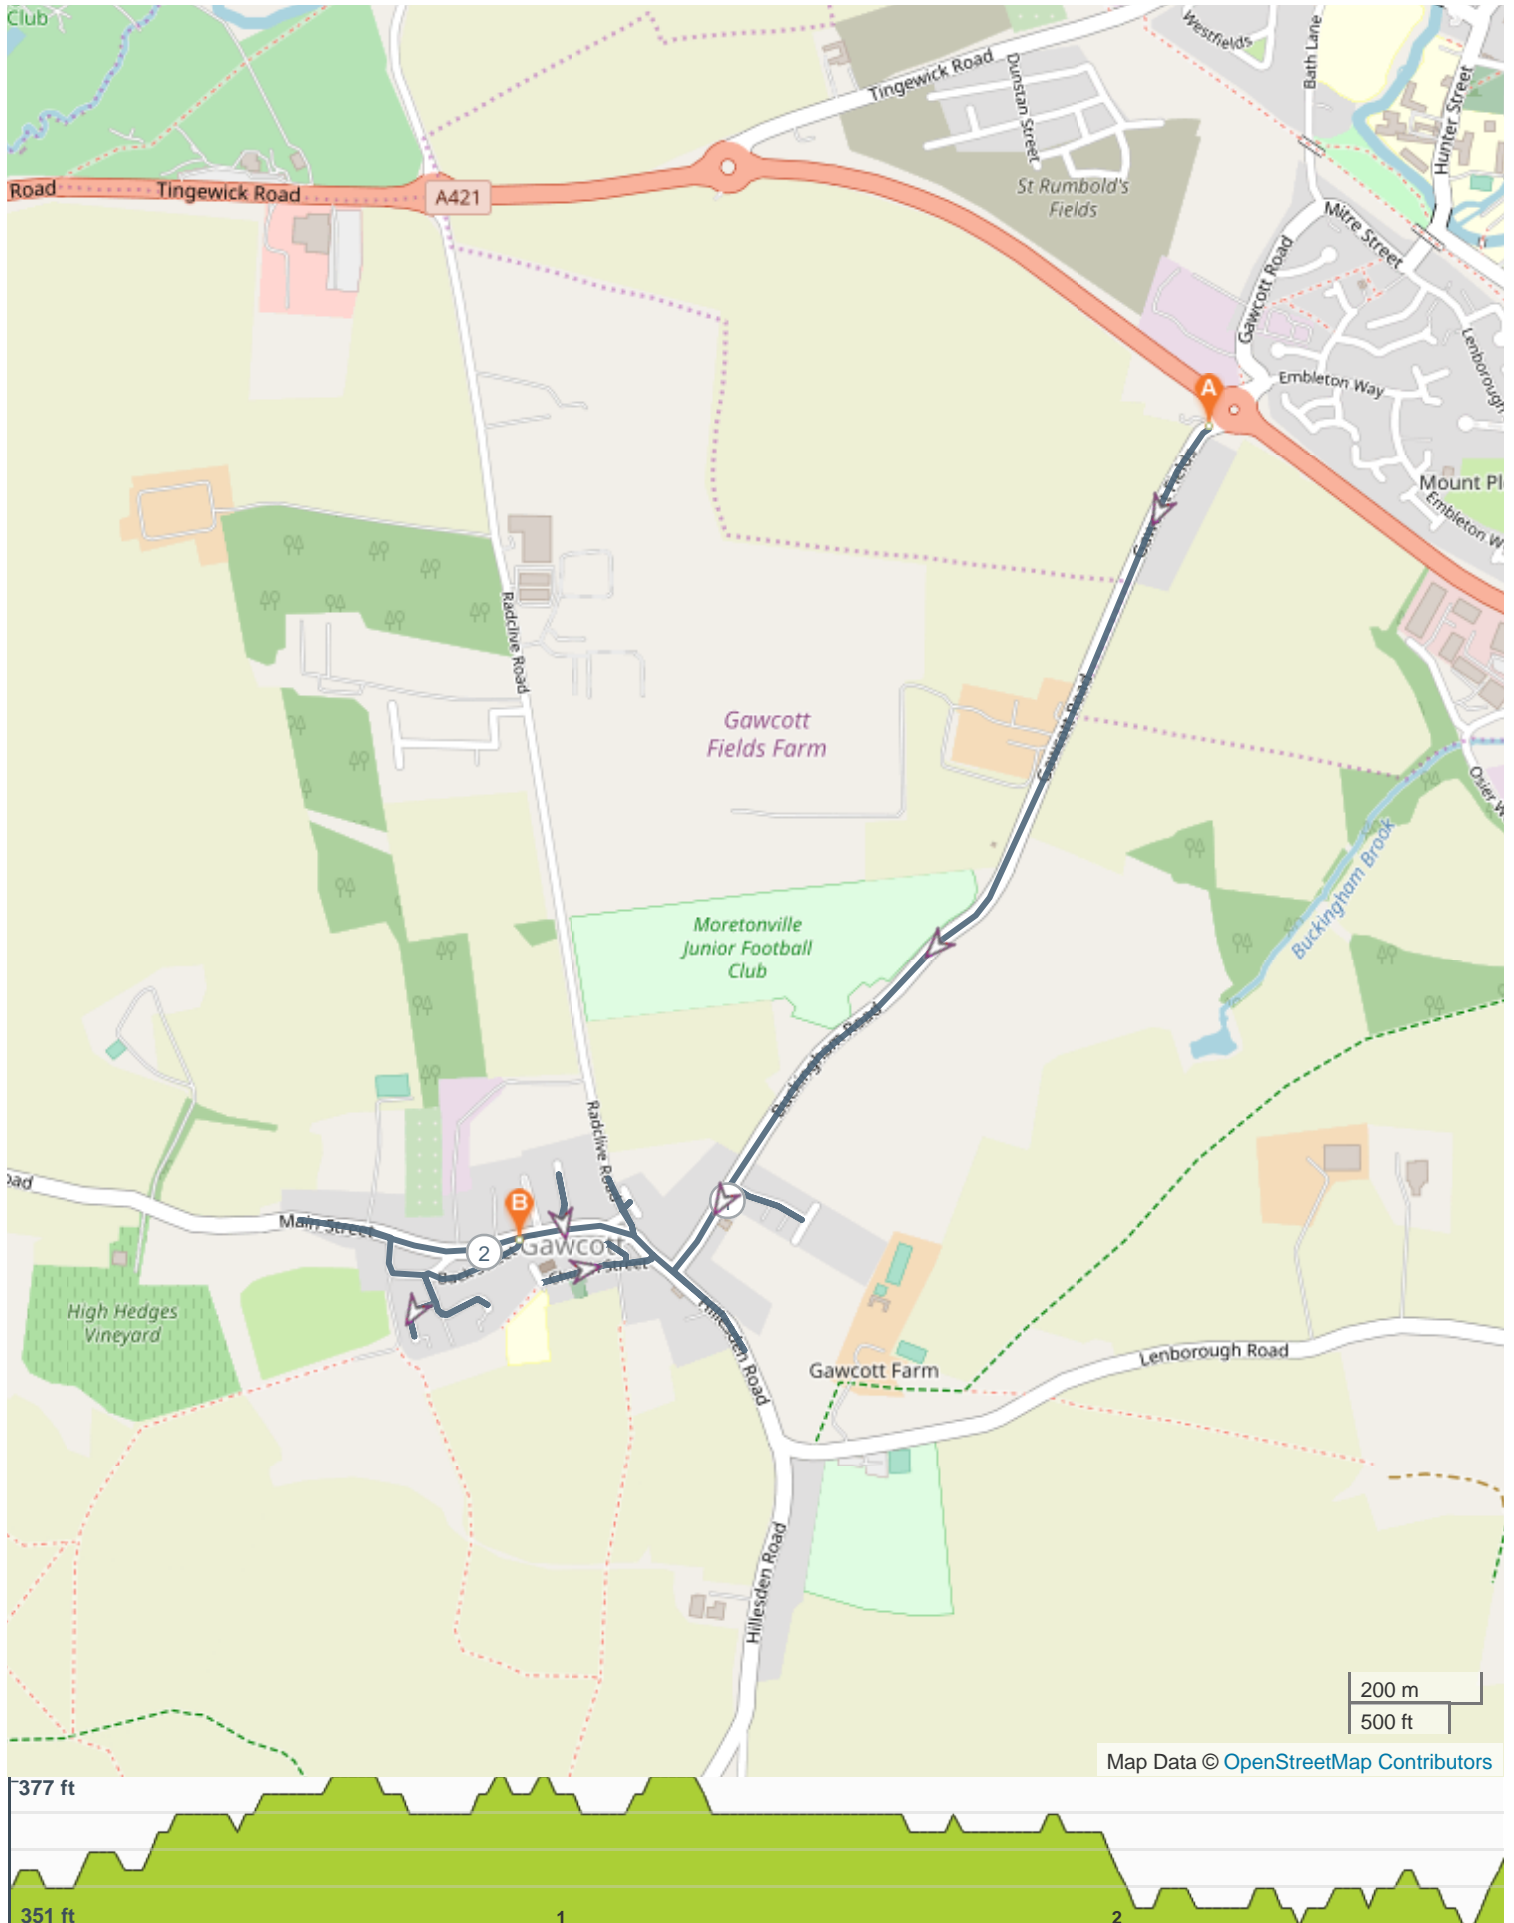

ROTARY 15th Dec 2021 Gawcott Fields To Village

ROUTE INFORMATION

ROUTE LENGTH 2.696 miles
ASCENT 59 ft
DESCENT 52 ft
HILLS **↑** 29.2% | **↓** 27.1% | **→** 43.8%
TERRAIN Road **A**
START **LAT: 51.991981, LNG: -0.996924**

NOTES

Rotary

ROTARY 15th Dec 2021 Gawcott Fields To Village

ROUTE DIRECTIONS

No	Miles	Turn	Directions
1	0.000		Start on
2	0.840	↗	Turn right onto Gilbert Scott Gardens
3	0.986	←	Turn left onto Buckingham Road
4	1.083	←	Turn right onto Main Street
5	1.307	↖	Turn left onto Church Street
6	1.416	↓	Turn right onto Church Street
7	1.417	←	Turn left onto Church Street
8	1.498	↙	Turn left onto Guildford Close
9	1.530	↓	Turn right onto Guildford Close
10	1.531	↖	Turn left onto Guildford Close
11	1.563	←	Turn left onto Church Street
12	1.591	←	Turn left onto Main Street
13	1.617		Turn right onto Radclive Road
14	1.644		Turn right onto Radclive Road
15	1.654	←	Turn right onto Radclive Road
16	1.654		Turn left onto Radclive Road
17	1.663	→	Turn right onto Radclive Road
18	1.752	↘	Turn sharp right onto Main Street
19	1.819	→	Turn right onto Old Barn Close
20	1.923	→	Turn right onto Main Street
21	2.260	→	Turn right onto New Inn Lane
22	2.294	↖	Turn slight left onto New Inn Lane
23	2.325	↗	Turn right onto The Rise
24	2.353	←	Turn left onto The Rise
25	2.447		Turn right onto The Rise
26	2.460	←	Keep left onto The Rise
27	2.560	→	Turn slight right onto The Rise
28	2.600	↘	Turn right onto New Inn Lane
29	2.604	→	Turn right onto Back Street
30	2.696		FINISH