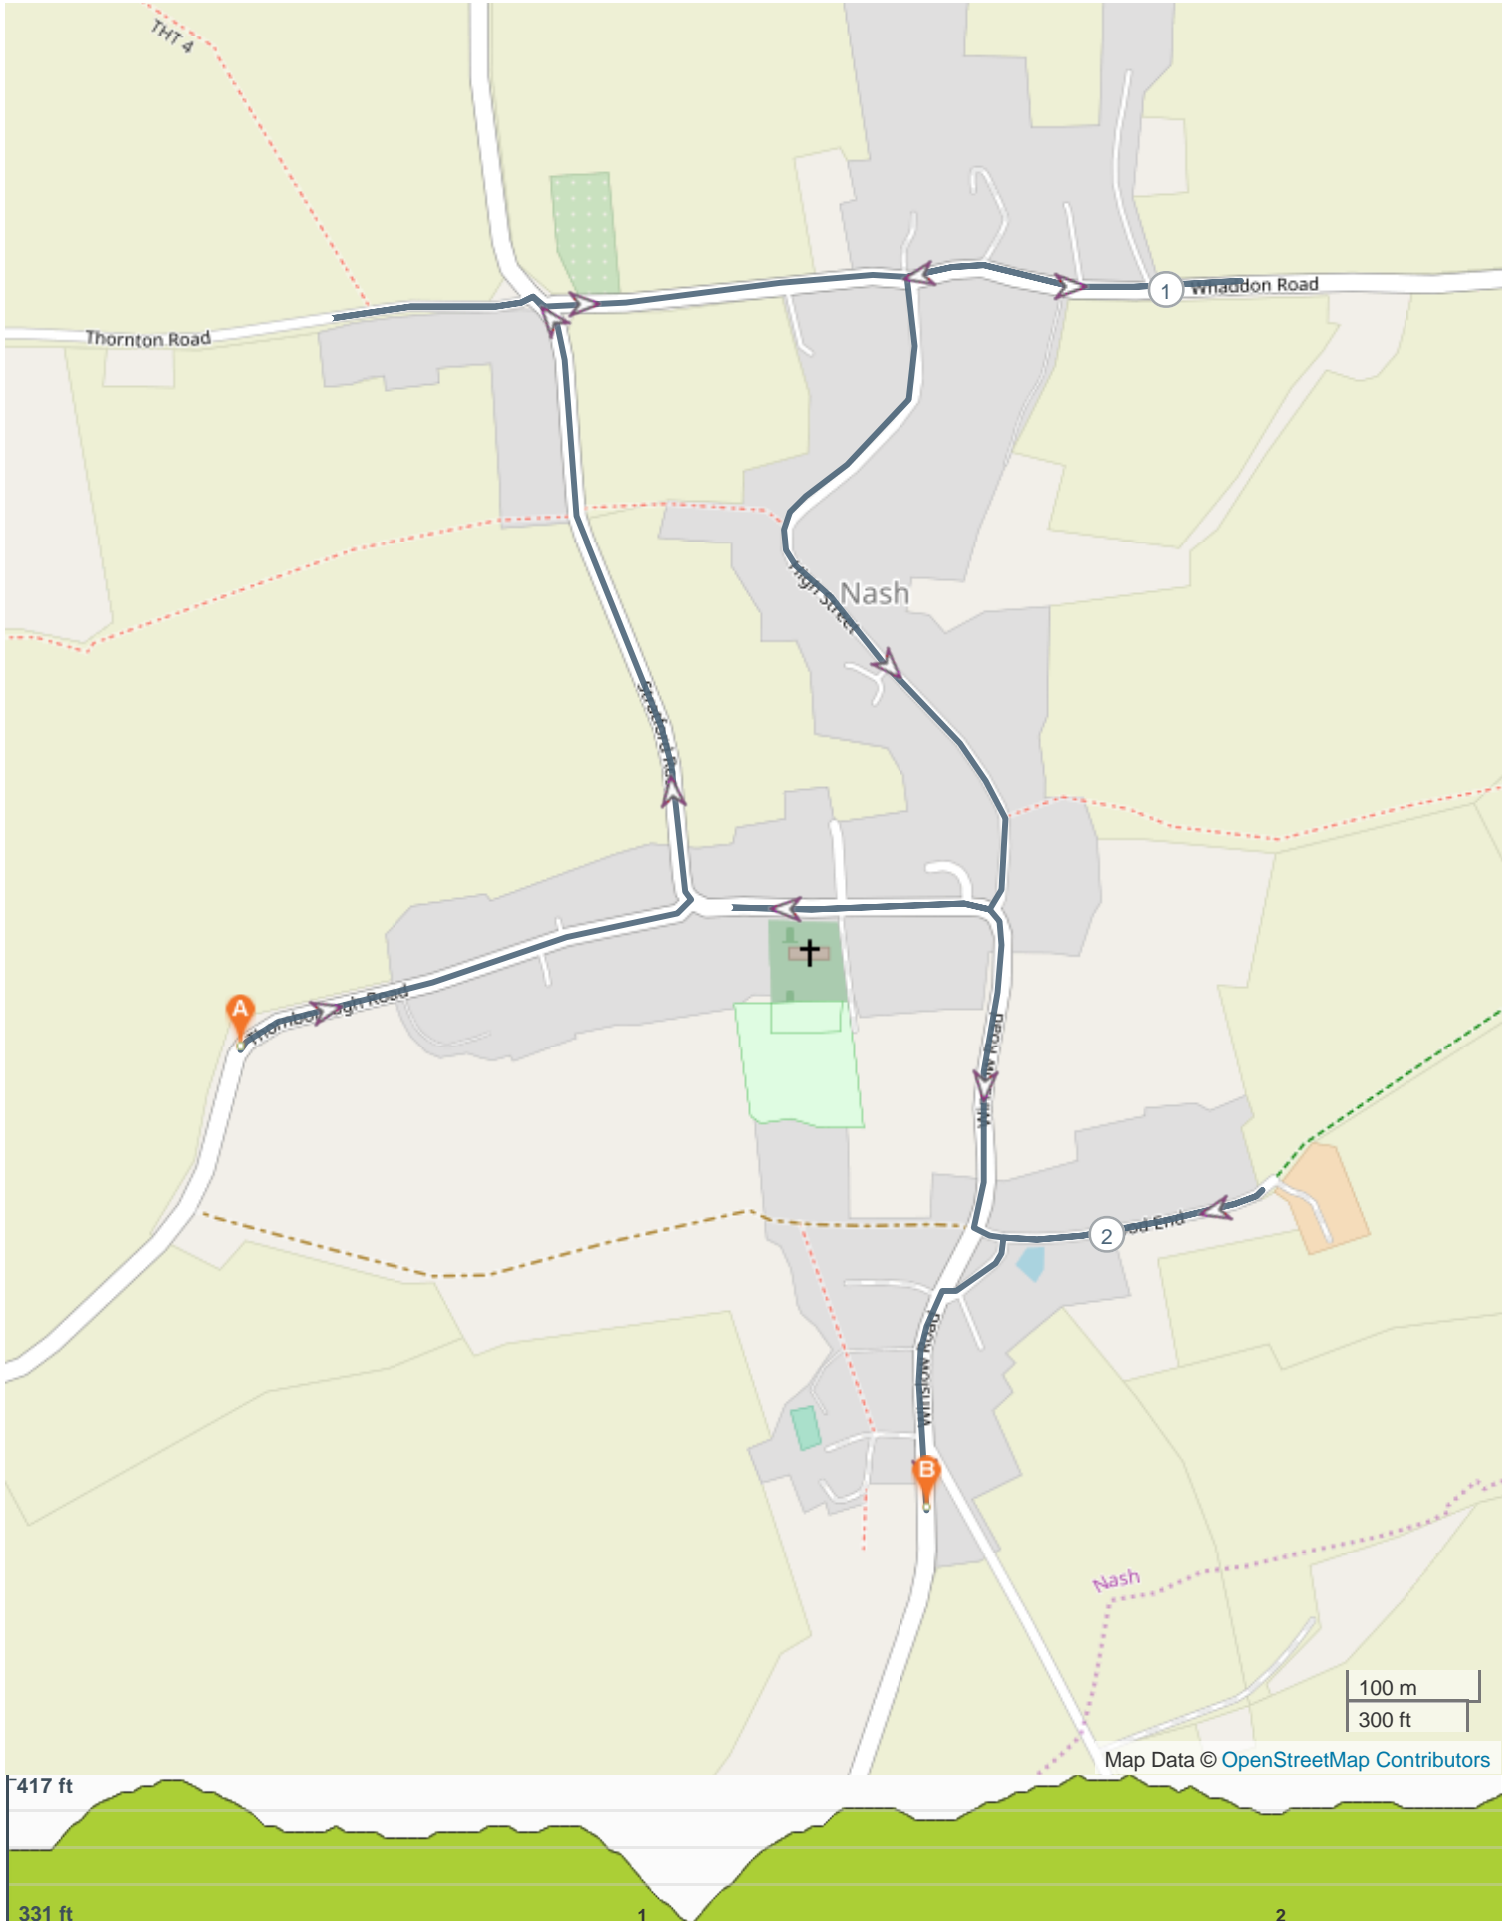

ROTARY 12th Dec 2021 Nash

ROUTE INFORMATION

ROUTE LENGTH 2.345 miles
ASCENT 137 ft
DESCENT 104 ft
HILLS **↑** 41.5% | **↓** 29.3% | **→** 29.3%
TERRAIN Road **A**
START **LAT:** 51.998400, **LNG:** -0.869583

NOTES

Rotary BACAB

ROTARY 12th Dec 2021 Nash

ROUTE DIRECTIONS

No	Miles	Turn	Directions
1	0.000		Start on Thornborough Road
2	0.222	↙	Turn left onto Stratford Road
3	0.516	↙	Turn left onto Thornton Road
4	0.704		Turn right onto Stratford Road
5	0.712	↙	Turn left onto Whaddon Road
6	1.192	←	Turn left onto High Street
7	1.549	↗	Turn right onto Stratford Road
8	1.789	↗	Turn slight right onto Winslow Road
9	1.938	←	Turn left onto Wood End
10	2.200	↙	Turn left
11	2.242	←	Turn left onto Winslow Road
12	2.345		FINISH