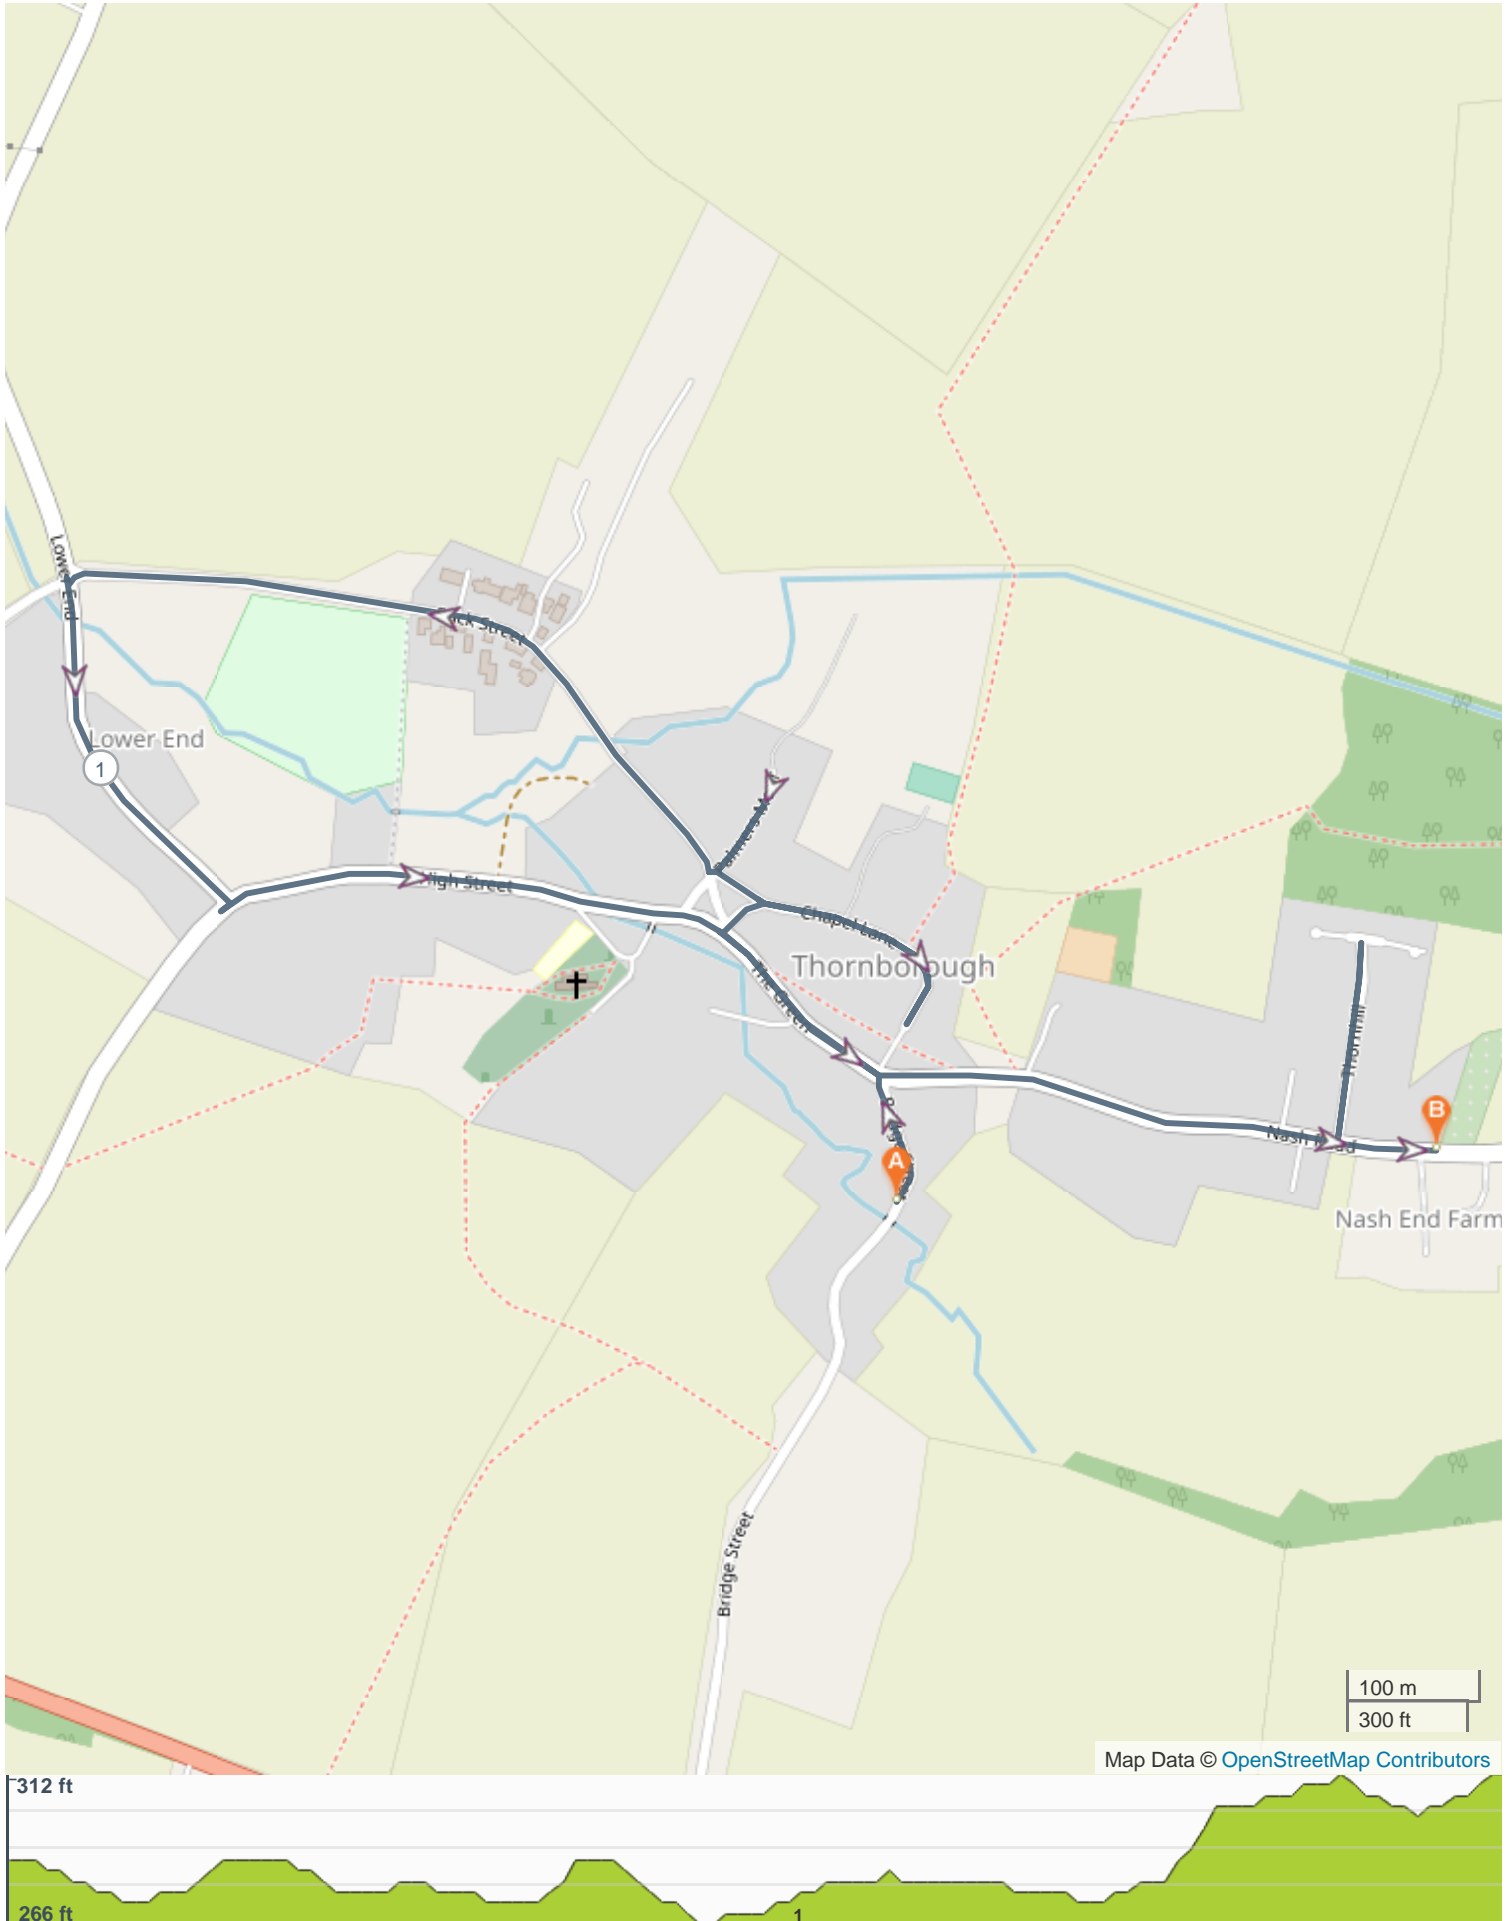

ROTARY 12th Dec 2021 Thornborough

ROUTE INFORMATION

ROUTE LENGTH 1.884 miles
ASCENT 85 ft
DESCENT 59 ft
HILLS **↑** 42.4% | **↓** 36.4% | **→** 21.2%
TERRAIN Road **A**
START **LAT: 51.994957, LNG: -0.915472**

NOTES

Created by Chris

ROTARY 12th Dec 2021 Thornborough

ROUTE DIRECTIONS

No	Miles	Turn	Directions
1	0.000		Start on Bridge Street
2	0.064	↙	Turn left onto Nash Road
3	0.165	↙	Turn left
4	0.189	↖	Turn sharp left onto Chapel Lane
5	0.418		Keep right onto Chapel Lane
6	0.447	→	Turn sharp left onto Back Street
7	0.449	↗	Turn sharp right onto Chapel Lane
8	0.452	↙	Turn left onto Palmers Moor
9	0.549	→	Turn right onto Chapel Lane
10	0.553	→	Turn right onto Back Street
11	0.907	↘	Turn sharp right onto Lower End
12	1.088	↙	Turn right
13	1.648	→	Turn right onto Thornhill
14	1.835	←	Turn right onto Nash Road
15	1.884		FINISH