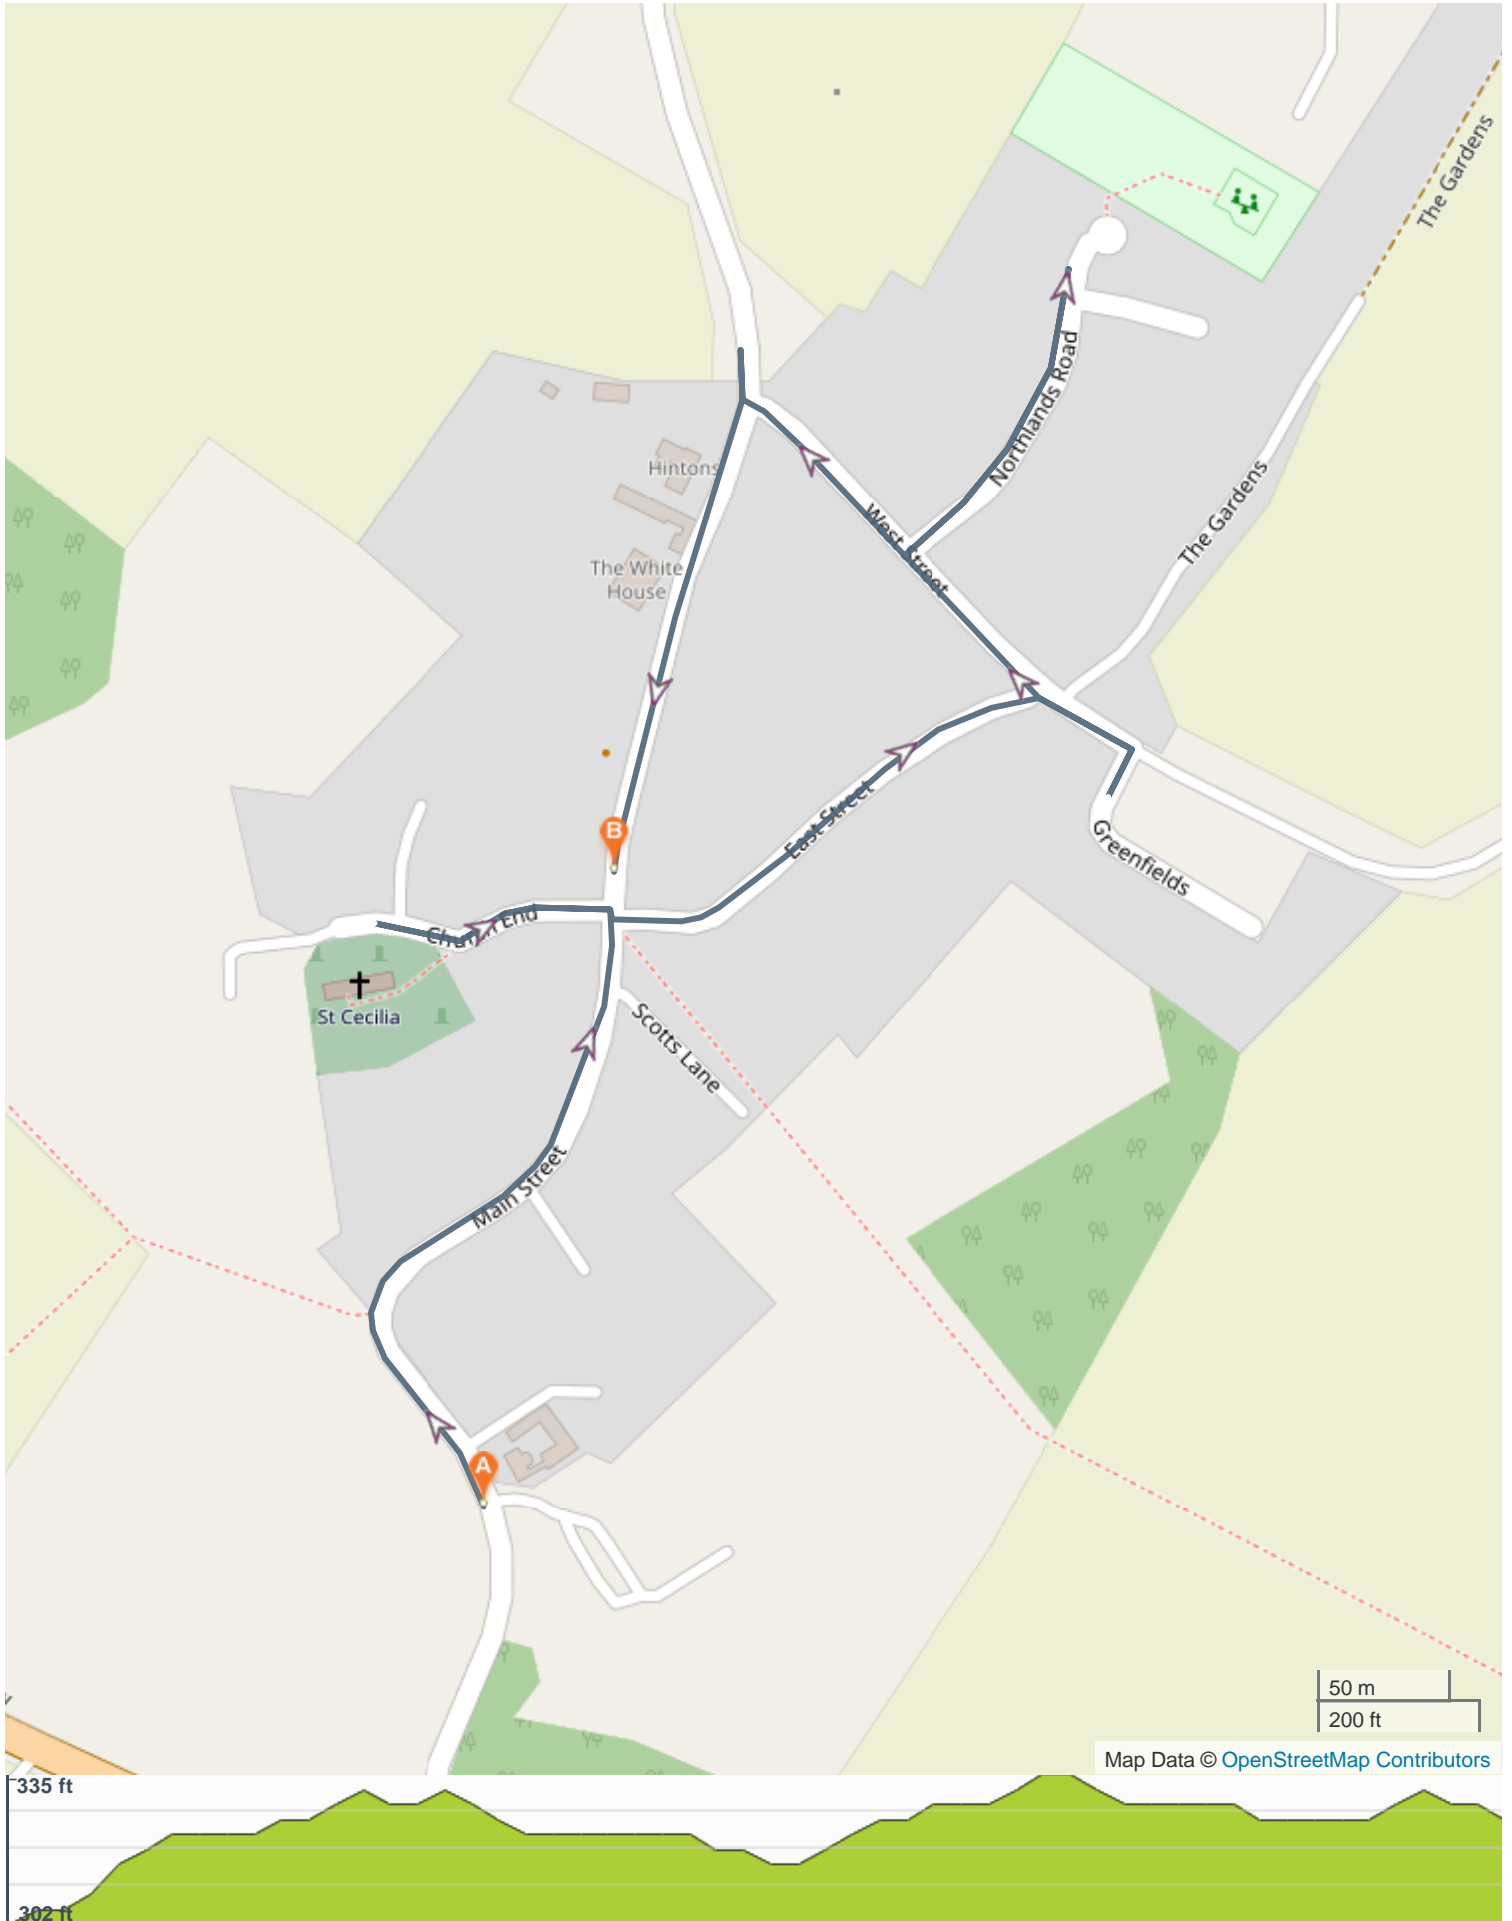

ROTARY 13th Dec 2021 Adstock

ROUTE INFORMATION

ROUTE LENGTH 0.866 miles
ASCENT 45 ft
DESCENT 19 ft
HILLS **↑** 40.0% | **↓** 33.3% | **→** 26.7%
TERRAIN Road **A**
START **LAT:** 51.962889, **LNG:** -0.930781

NOTES

ROTARY 13th Dec 2021 Adstock

ROUTE DIRECTIONS

No	Miles	Turn	Directions
1	0.168	←	Turn left onto Church End
2	0.205	↗	Turn right onto Church End
3	0.245	↖	Turn left onto Church End
4	0.281		Turn right onto Main Street
5	0.284		Turn left onto East Street
6	0.399	↗	Keep right
7	0.424	↓	Turn right onto Greenfields
8	0.449	←	Turn left
9	0.474		Keep right onto West Street
10	0.519	→	Turn right onto Northlands Road
11	0.677	→	Turn right onto West Street
12	0.729	←	Turn right onto Main Street
13	0.866		FINISH