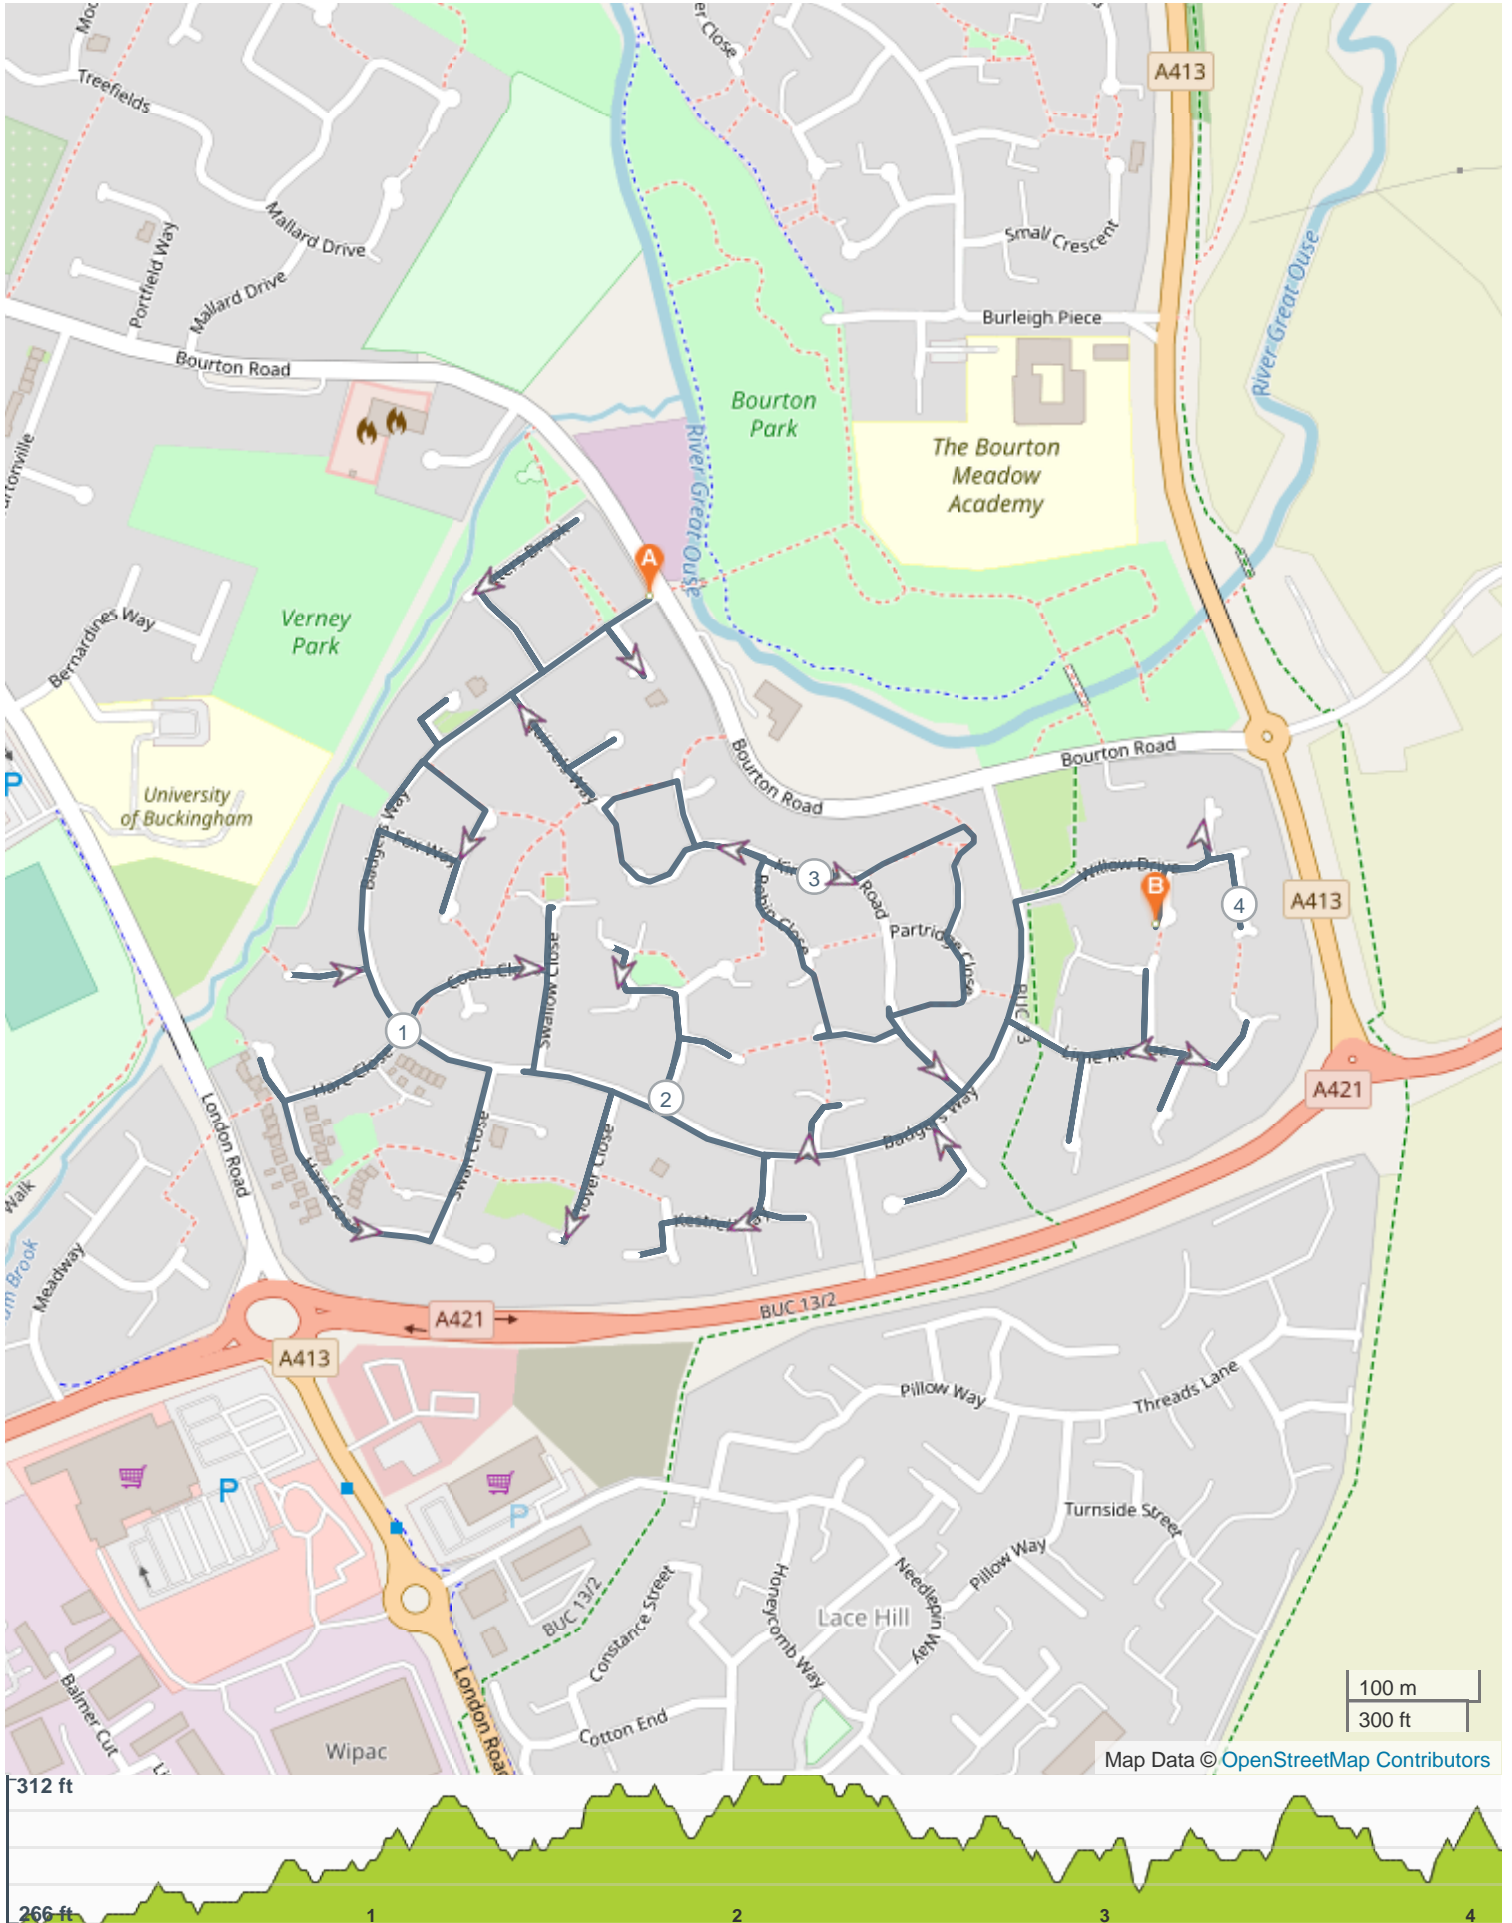

## ROUTE DIRECTIONS

No	Miles	Turn	Directions
1	0.000		Start on Bourton Road
2	0.024	←	Turn left onto Beaver Close
3	0.081	←	Turn left onto Badgers Way
4	0.116	→	Turn right onto Otters Brook
5	0.165	→	Turn left onto Otters Brook
6	0.278	←	Turn left onto Otters Brook
7	0.326		Turn right onto Badgers Way
8	0.344	←	Turn left onto Squirrels Way
9	0.420	→	Turn right onto Warren Close
10	0.471	→	Turn right onto Squirrels Way
11	0.514	←	Turn left onto Badgers Way
12	0.556	↘	Turn right onto The Holt
13	0.613	→	Turn right onto Badgers Way
14	0.676	→	Turn right
15	0.713	→	Turn right onto Fox Way
16	0.788	←	Turn left onto Fox Way
17	0.828	←	Turn right onto Badgers Way
18	0.896	→	Turn right onto Dove Close
19	0.968	→	Turn right onto Badgers Way
20	1.002	→	Turn right onto Hare Close
21	1.067	→	Turn right onto Hare Close
22	1.218	←	Turn left onto Swan Close
23	1.302	←	Turn left onto Badgers Way
24	1.346	→	Turn right
25	1.424	←	Turn left onto Swallow Close
26	1.453	↓	Turn right
27	1.456	↖	Turn left onto Swallow Close
28	1.532	←	Turn right onto Badgers Way
29	1.580	→	Turn right onto Plover Close
30	1.731	→	Turn right onto Badgers Way
31	1.754	←	Turn left onto Deerfield Close
32	1.809	←	Turn left
33	1.851	↘	Turn left
34	1.863	↗	Turn right
35	1.905	→	Turn right onto Deerfield Close