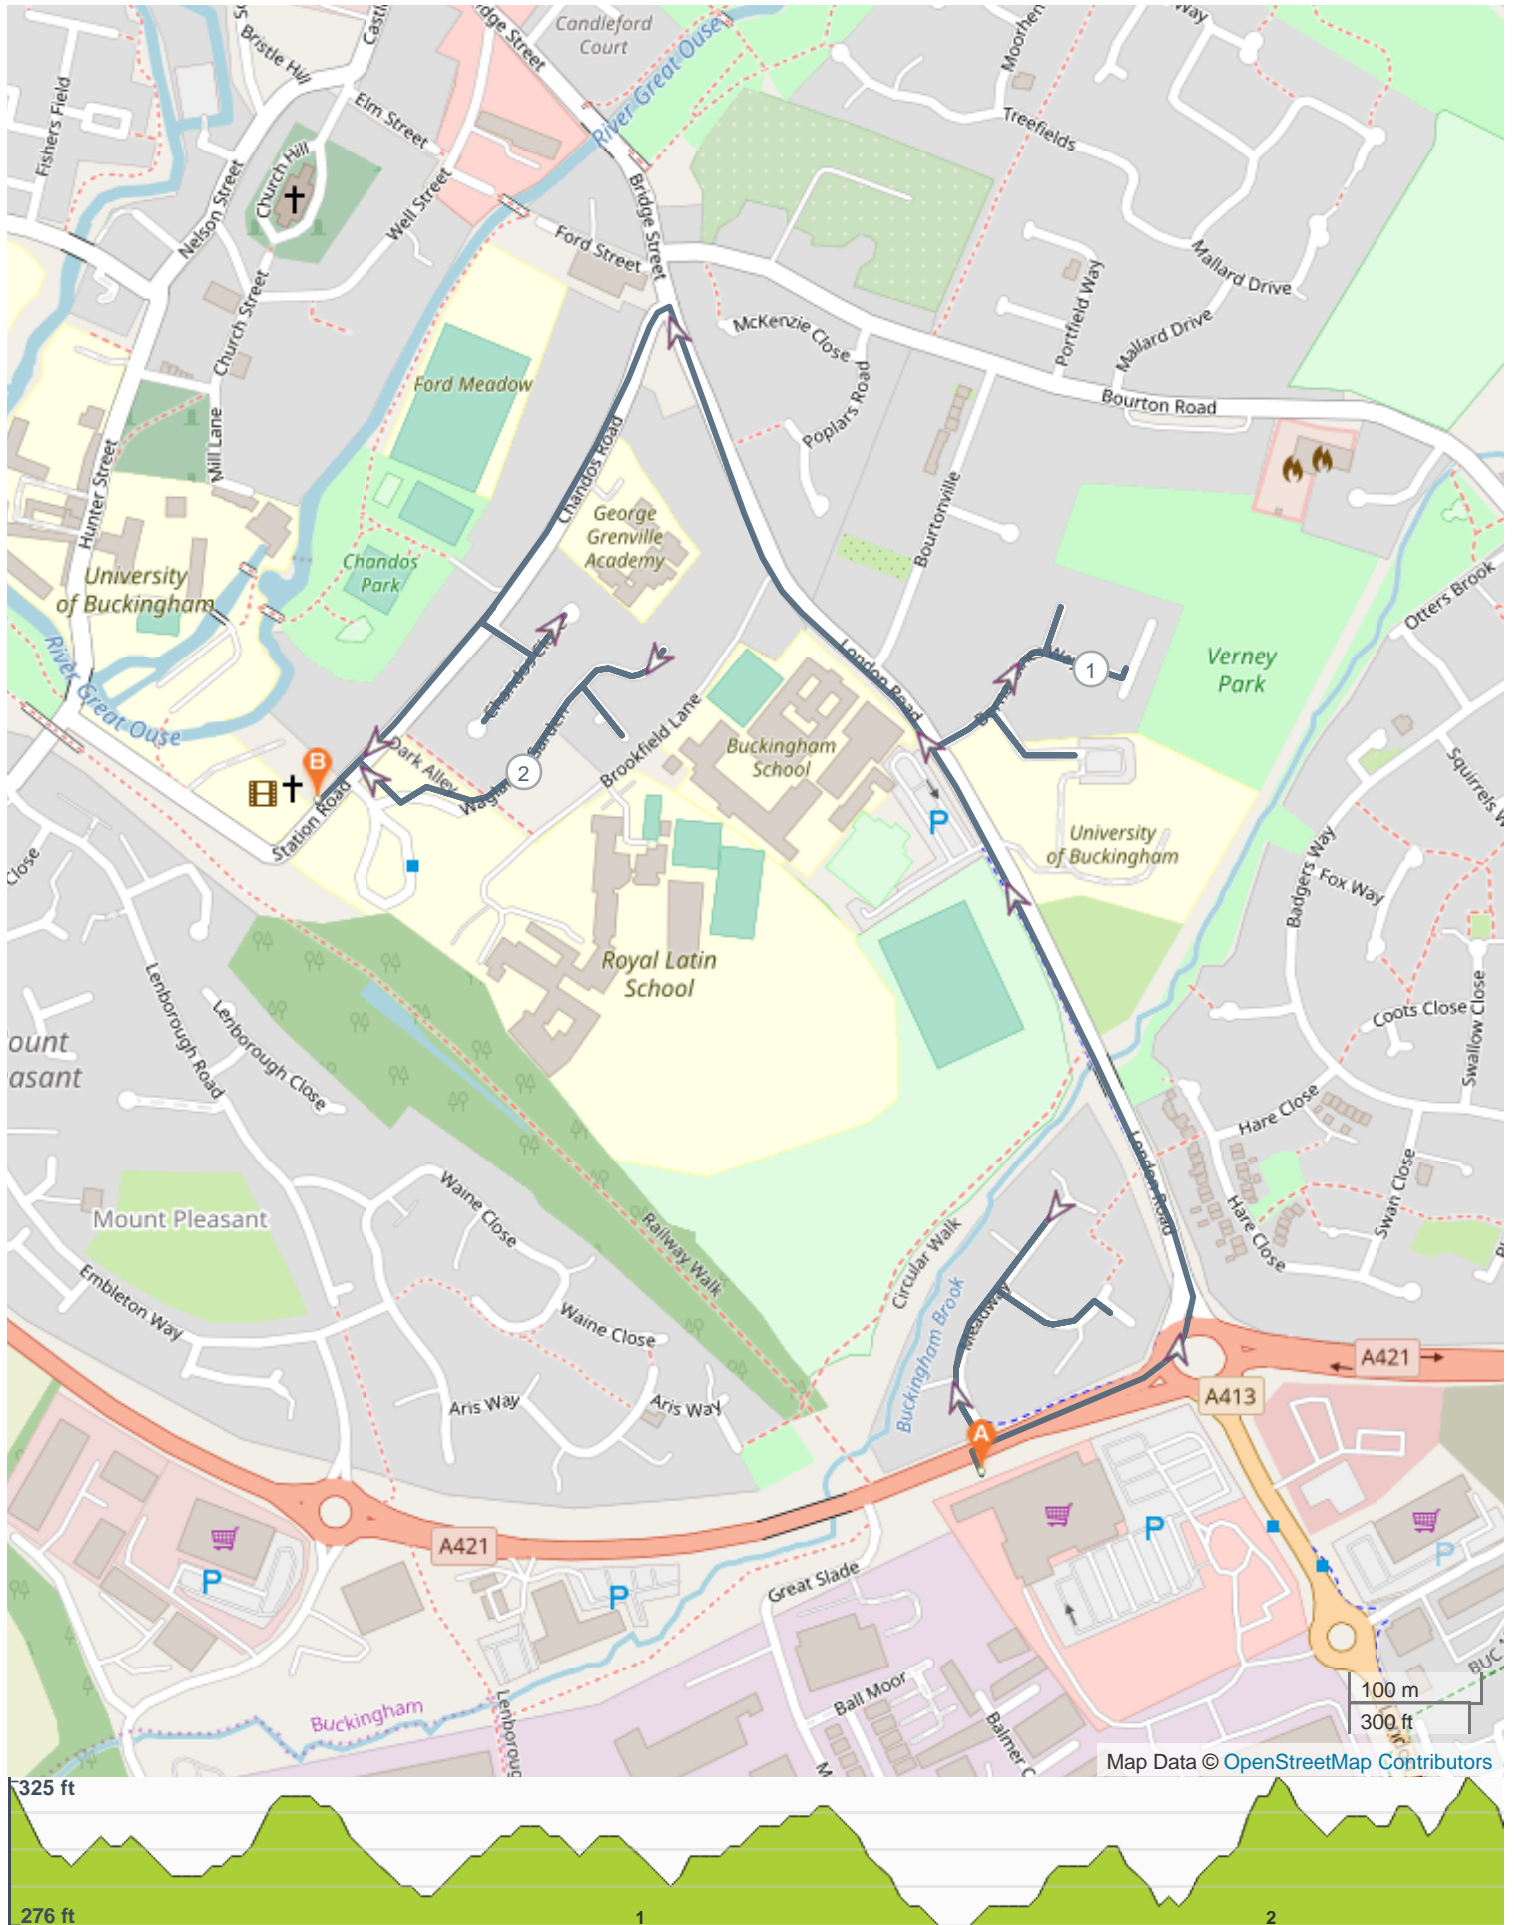

Buckingham Table 8thDec Meadway, London Rd, Chandos

ROUTE INFORMATION

ROUTE LENGTH 2.366 miles
ASCENT 137 ft
DESCENT 154 ft
HILLS **↑** 42.9% | **↓** 40.5% | **→** 16.7%
TERRAIN Road **A**
START **LAT: 51.989558, LNG: -0.982075**

NOTES

BT Hospital Car service

Buckingham Table 8thDec Meadway,London Rd,Chandos

ROUTE DIRECTIONS

No	Miles	Turn	Directions
1	0.019	←	Turn left onto Meadway
2	0.100	→	Turn right onto Meadow Gardens
3	0.154	↓	Turn right onto Meadow Gardens
4	0.173	↖	Turn left onto Meadow Gardens
5	0.227	→	Turn right onto Meadway
6	0.400	←	Turn left onto A421
7	0.480		Keep left onto A421
8	0.499	↖	Enter roundabout
9	0.526	↖	Turn slight left onto London Road
10	0.807	→	Turn right onto Bernardines Way
11	0.839	→	Turn slight left onto Bernardines Way
12	0.843	←	Turn left
13	0.940	→	Turn right onto Bernardines Way
14	1.017	↓	Turn left onto Bernardines Way
15	1.025	→	Turn right onto Bernardines Way
16	1.067	←	Turn left onto Bernardines Way
17	1.112		Turn right onto Bernardines Way
18	1.151	↗	Turn slight right onto Bernardines Way
19	1.183	→	Turn right onto London Road
20	1.427	↖	Turn left onto Chandos Road
21	1.599	←	Turn left onto Chandos Close
22	1.626	←	Turn left onto Chandos Close
23	1.751	←	Turn left onto Chandos Close
24	1.779	←	Turn right onto Chandos Road
25	1.909	→	Turn right onto Waglands Garden
26	1.936	↖	Turn left onto Waglands Garden
27	1.980	↖	Turn slight left onto Waglands Garden
28	2.141	←	Turn left onto Waglands Garden
29	2.200	←	Turn left onto Waglands Garden
30	2.268	↗	Turn slight right onto Waglands Garden
31	2.312	→	Turn right onto Waglands Garden
32	2.339	←	Turn left onto Station Road
33	2.366		FINISH