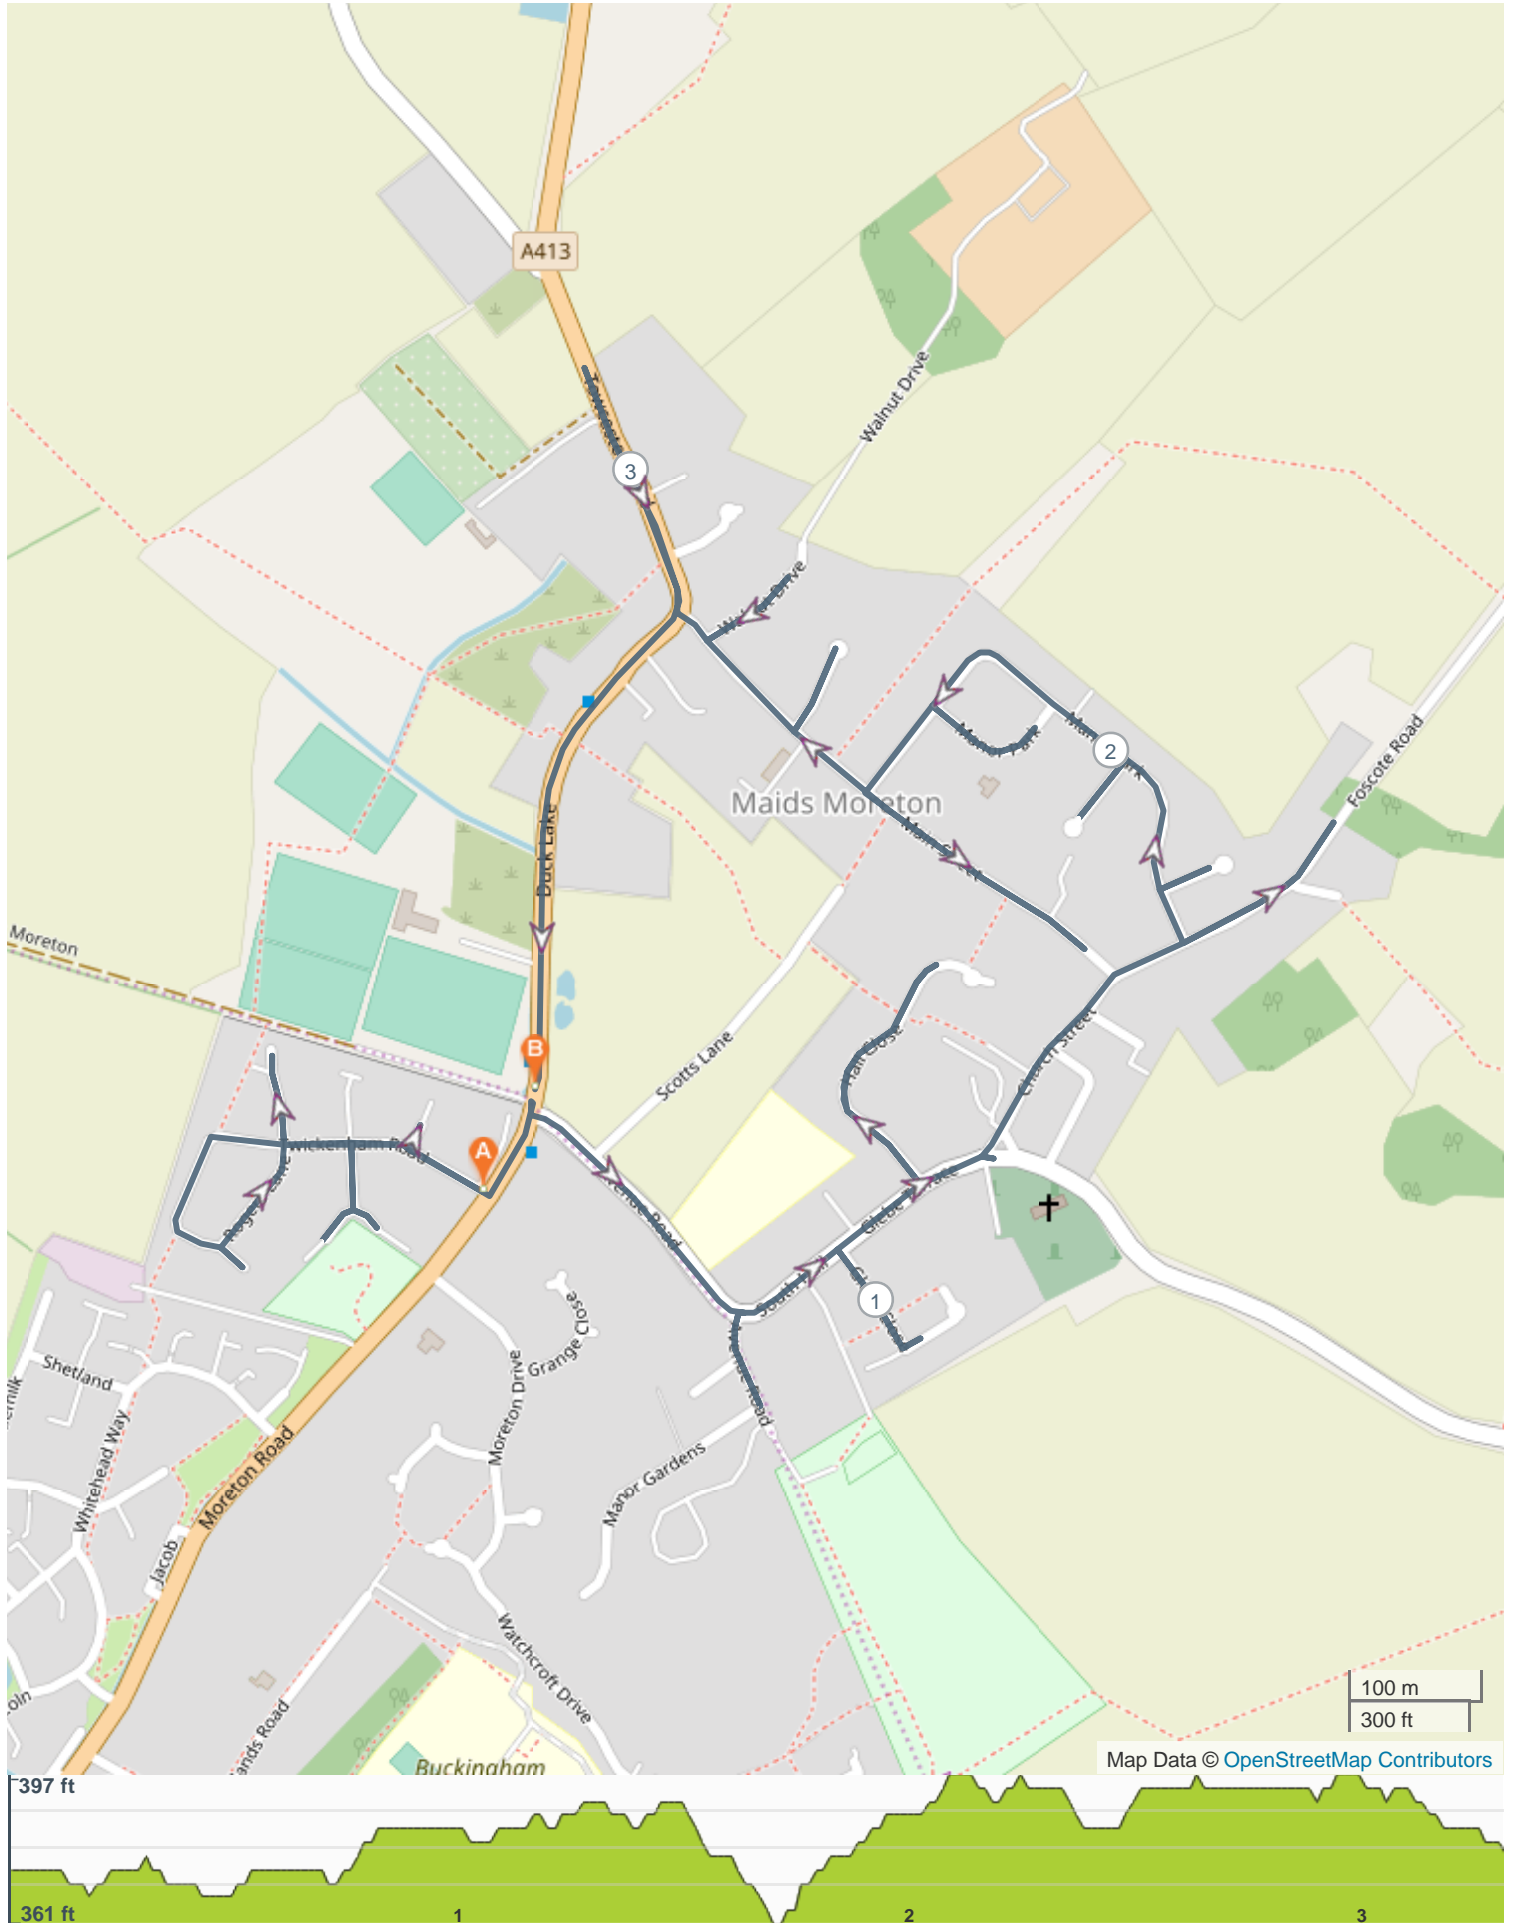

## ROUTE DIRECTIONS

No	Miles	Turn	Directions
1	0.000		Start on Moreton Road, A413
2	0.039	↘	Turn right onto Jell Close
3	0.064	→	Turn right onto Twickenham Road
4	0.092	←	Turn left onto Longland Road
5	0.123	↗	Turn left onto Longland Road
6	0.150	←	Turn slight left onto Longland Road
7	0.192	↘	Turn left onto Longland Road
8	0.224	←	Turn left onto Twickenham Road
9	0.255	→	Turn right
10	0.339	→	Turn right onto Twickenham Road
11	0.372	←	Turn left onto Rogers Lane
12	0.441	↘	Turn slight right onto Rogers Lane
13	0.469	→	Turn right onto Rogers Lane
14	0.526	→	Turn right onto Twickenham Road
15	0.627	←	Turn left onto Moreton Road, A413
16	0.675	↘	Turn left onto Chackmore To Maids Moreton
17	0.678	↗	Turn right onto Duck Lake, A413
18	0.683	↘	Turn left onto Avenue Road
19	0.818	↗	Turn slight left onto South Hall
20	0.823	←	Turn left onto Avenue Road
21	0.868	↓	Turn right onto Manor Gardens
22	0.871	←	Turn left onto Avenue Road
23	0.916	↗	Turn right onto South Hall
24	0.972	→	Turn right onto Glebe Close
25	1.027	↓	Turn left onto Glebe Close
26	1.046	→	Turn right onto Glebe Close
27	1.101	→	Turn right onto Glebe Terrace
28	1.150	→	Turn right onto Hall Close
29	1.415	←	Turn left onto Glebe Terrace
30	1.446	↘	Keep right
31	1.457	↘	Turn sharp right onto Glebe Terrace
32	1.562	↗	Turn slight right onto Foscode Road
33	1.778	→	Turn right onto Manor Park
34	1.805	→	Turn right onto Manor Park
35	1.854	↘	Turn right onto Manor Park

<b>No</b>	<b>Miles</b>	<b>Turn</b>	<b>Directions</b>
36	1.921	←	Turn left onto Manor Park
37	1.990	←	Turn left onto Manor Park
38	2.108	←	Turn left onto Manor Park
39	2.225	←	Turn left onto Manor Park
40	2.276	←	Turn left onto Main Street
41	2.569	→	Turn right onto The Pightle
42	2.655	→	Turn right onto Main Street
43	2.713	→	Turn right onto Walnut Drive
44	2.809	→	Turn right onto Main Street
45	2.828	↗	Turn right onto Towcester Road, A413
46	3.313		FINISH