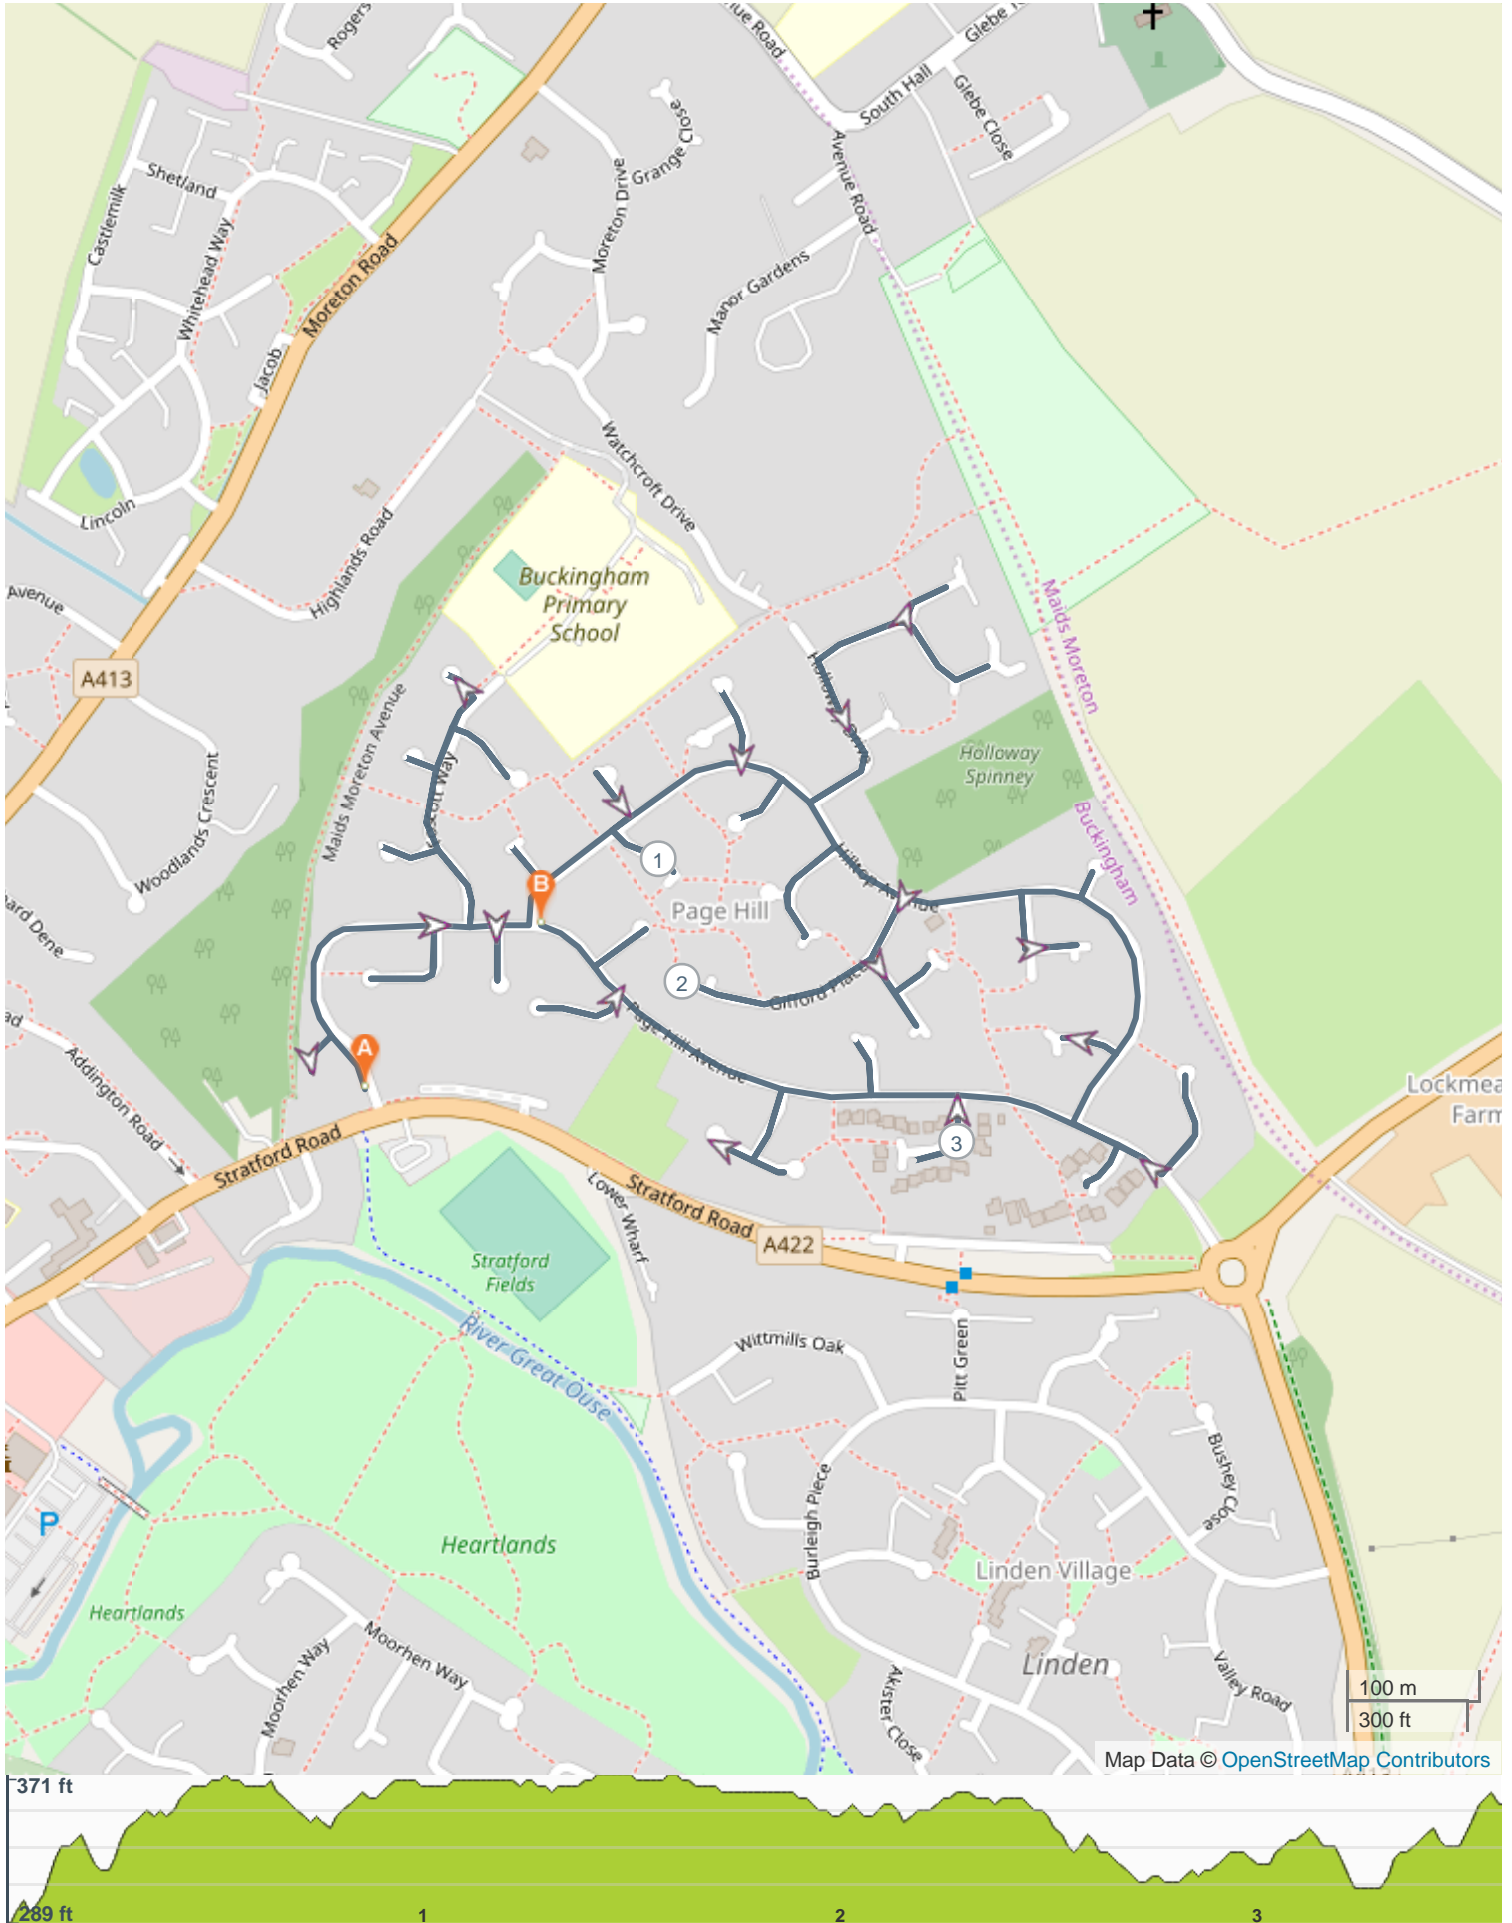

ROUTE DIRECTIONS

No	Miles	Turn	Directions
1	0.000		Start on Page Hill Avenue
2	0.030		Turn left
3	0.070	←	Turn left onto Page Hill Avenue
4	0.170	→	Turn right onto Page Hill Avenue
5	0.272	↗	Turn right onto Page Hill Avenue
6	0.289	←	Turn left onto Foscott Way
7	0.330	↖	Turn left onto Edge Hill Court
8	0.387	↖	Turn left onto Foscott Way
9	0.426		Turn left onto Naseby Court
10	0.457	←	Turn left onto Foscott Way
11	0.495	↘	Turn left onto Carisbrooke Court
12	0.530	↗	Turn right onto Foscott Way
13	0.547	←	Turn left onto Cromwell Court
14	0.617	←	Turn left onto Foscott Way
15	0.717	↖	Turn left onto Page Hill Avenue
16	0.729	→	Turn right onto Lipscombe Drive
17	0.780	↗	Turn right onto Page Hill Avenue
18	0.795	←	Turn left onto Hilltop Avenue
19	0.816	←	Turn left onto Chetwode Close
20	0.839	↓	Turn right onto Chetwode Close
21	0.840	←	Turn left onto Chetwode Close
22	0.863	←	Turn left onto Hilltop Avenue
23	0.914	←	Turn left onto Keyes Way
24	0.966		Turn right onto Hilltop Avenue
25	0.977	↖	Turn left onto Catherine Court
26	1.047	→	Turn right onto Hilltop Avenue
27	1.115	←	Turn left onto King Charles Close
28	1.188	←	Turn left onto Hilltop Avenue
29	1.209	→	Turn right onto Cropredy Court
30	1.267	↗	Turn right onto Hilltop Avenue
31	1.284	←	Turn left onto Holloway Drive
32	1.368	→	Turn right onto Pitchford Avenue
33	1.413		Turn left onto Watlow Gardens
34	1.466	↖	Turn left onto Pitchford Avenue
35	1.570	←	Turn slight left onto Pitchford Avenue