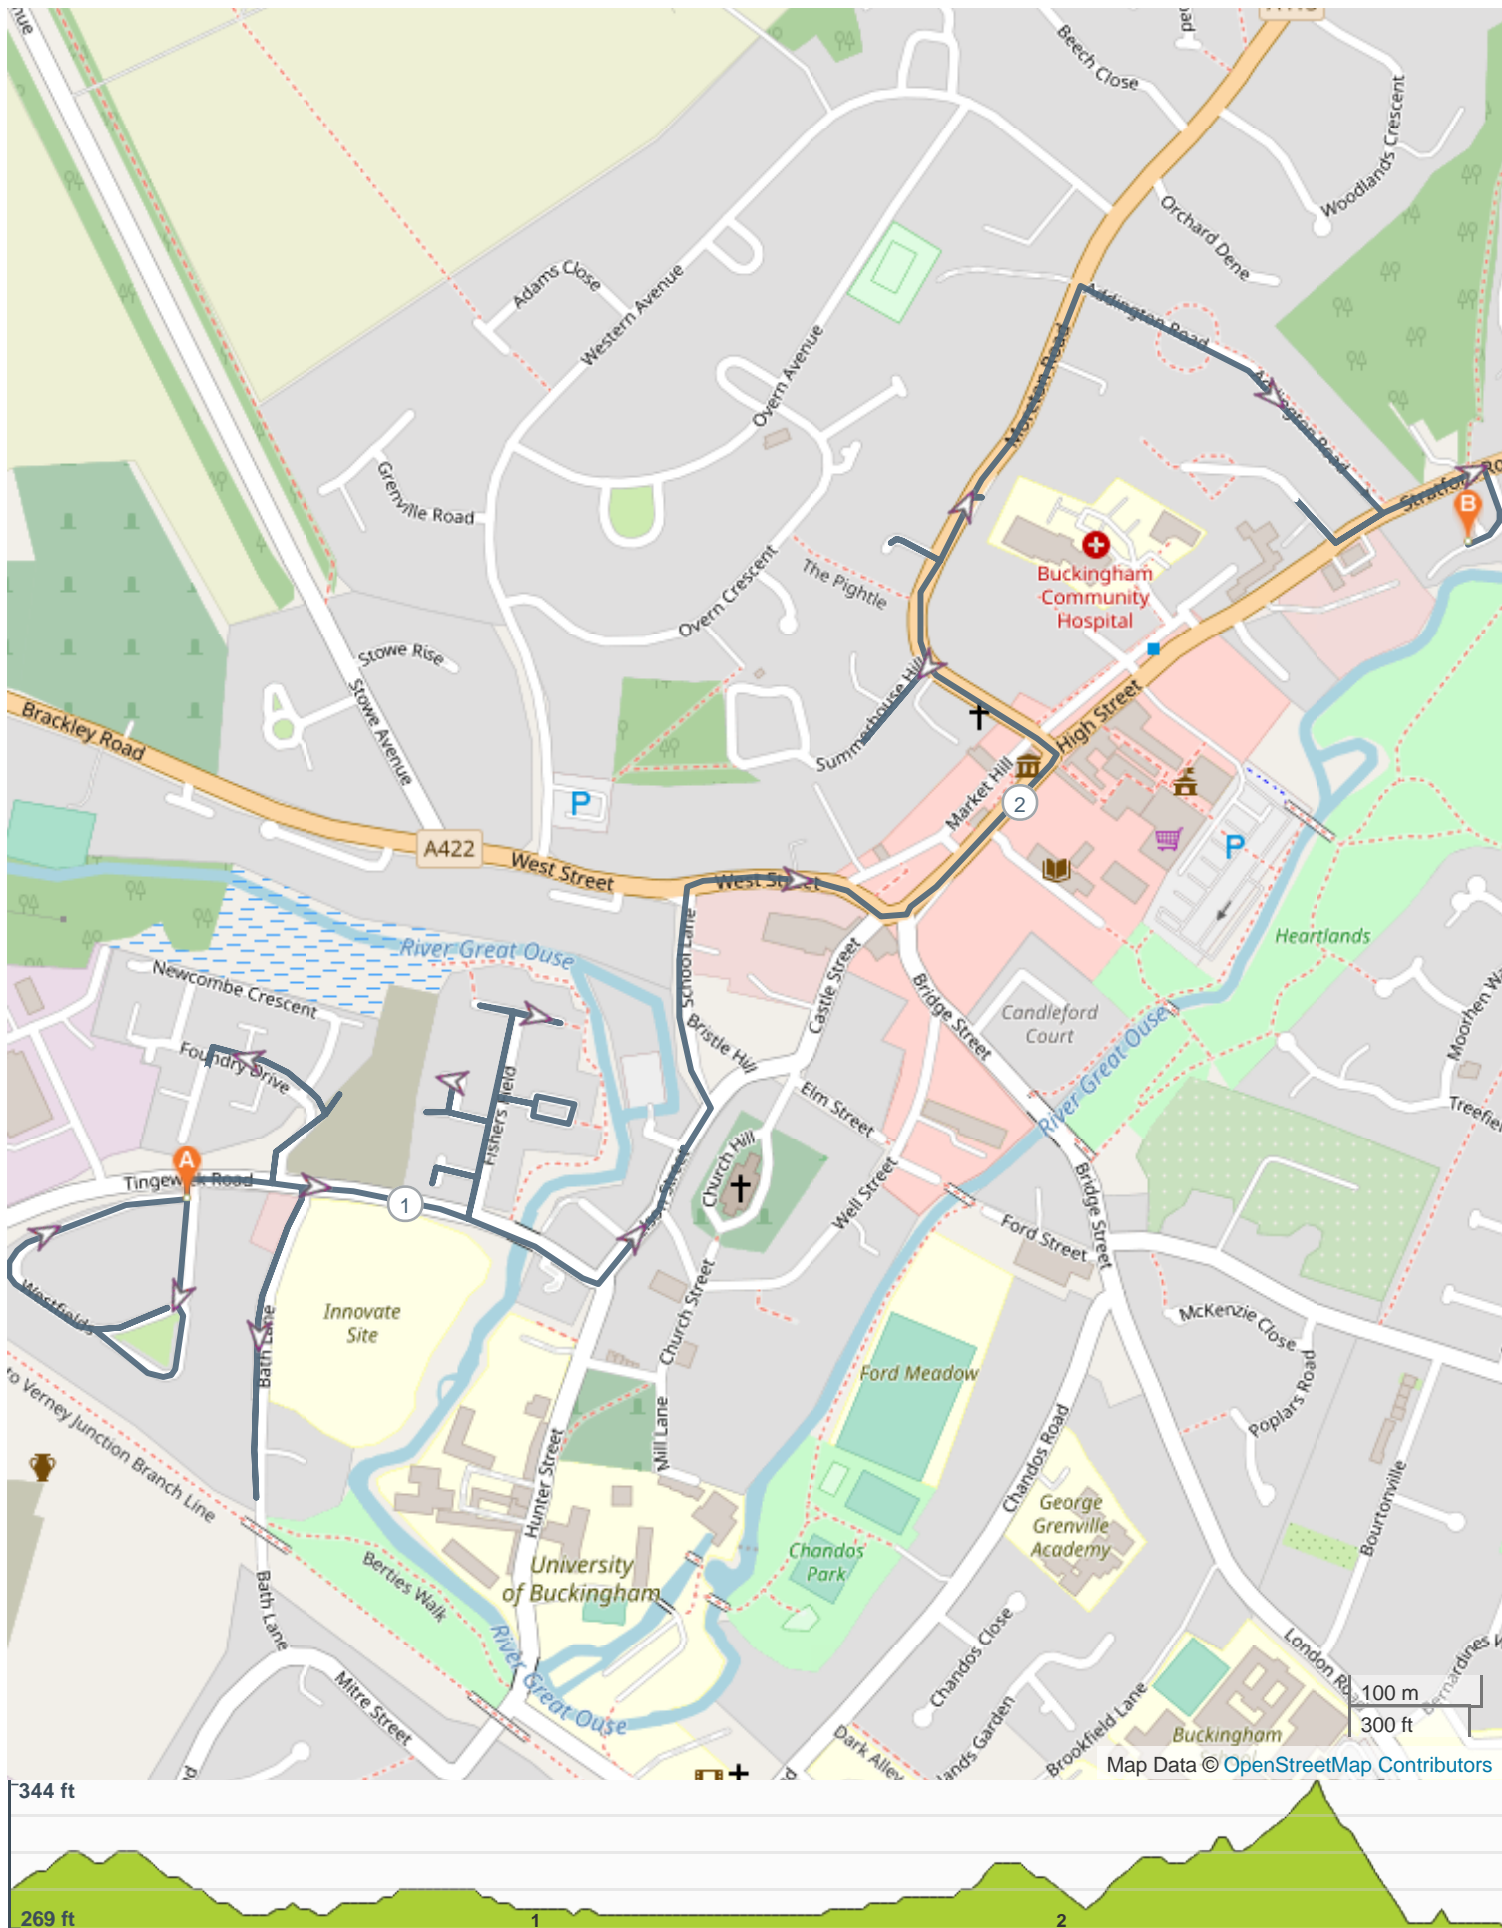

## NOTES

Route School Lane , Nelson Street , Fisher Field , Westfield Est, Bath Lane , Wharfside Place , Addington Road and Foundry Lane

## ROUTE DIRECTIONS

No	Miles	Turn	Directions
1	0.000		Start on Tingewick Road
2	0.048		Turn left onto Westfields
3	0.126	↘	Turn sharp right onto Westfields
4	0.341	↖	Turn left onto Westfields
5	0.350	→	Turn right onto Tingewick Road
6	0.390	←	Turn left
7	0.455	→	Turn sharp right onto Foundry Drive
8	0.518	↓	Turn left
9	0.538	→	Turn right onto Foundry Drive
10	0.600	→	Turn right
11	0.643	↖	Turn left onto Tingewick Road
12	0.658	→	Turn right onto Bath Lane
13	0.953	→	Turn right onto Tingewick Road
14	1.032	→	Turn right onto Fishers Field
15	1.051	←	Turn left onto Fishers Field
16	1.071	↓	Turn left onto Fishers Field
17	1.085	→	Turn right onto Fishers Field
18	1.105	←	Turn left onto Fishers Field
19	1.131	←	Turn left onto Fishers Field
20	1.151	↓	Turn slight left onto Fishers Field
21	1.170		Turn left onto Fishers Field
22	1.186	↘	Turn left onto Fishers Field
23	1.194	↗	Turn right onto Fishers Field
24	1.210	←	Turn left onto Fishers Field
25	1.230	↖	Turn left onto Fishers Field
26	1.241	→	Turn right onto Fishers Field
27	1.260	↓	Turn left onto Fishers Field
28	1.314	↖	Turn left onto Fishers Field
29	1.332	→	Turn right onto Fishers Field
30	1.372	→	Turn left onto Fishers Field
31	1.450	←	Turn left onto Fishers Field
32	1.548	←	Turn left onto Tingewick Road
33	1.616	↖	Turn left onto Nelson Street
34	1.661		Turn slight left onto Nelson Street
35	1.691		Turn left